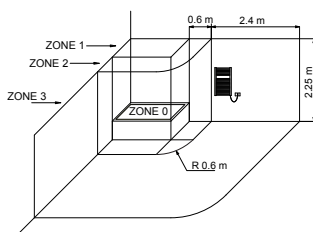

KIT CABLE COVER - WHITE

Height	Art. nr.	Art. nr.
[mm]	White R01 RAL 9010	Traffic White R02 RAL 9016
52	5102000310001	5102000310004

Cordivari ErP electric radiators are characterised by high efficiency. These models comply with EU Regulation 2024/1103. The seasonal energy efficiency of these fixed electric space heating appliances, with nominal Thermal output >250 W, is over 46% in all models. Each of the ErP electric radiators is equipped with at least electronic temperature control, window opening detection, weekly programming and stand-by power consumption <0.5 W (or 2.0 W in Wi-Fi mode, where applicable).