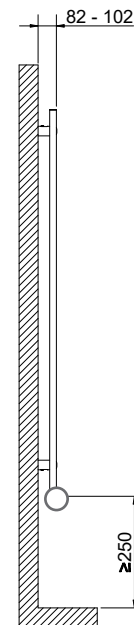

LISA[®] 22 ELECTRIC

FOR DOMOTIC CONTROL WHITE

Color: **R02 RAL 9016 TRAFFIC WHITE**
with **CABLE COVER** accessory

MATERIAL:

- 30x40 mm semi oval vertical collectors in painted mild steel.
- ø 22 mm horizontal heating elements in painted mild steel.
- Heat transfer fluid.

For information about Kristal valves, see **RADIATORS AND TOWEL RAILS CATALOGUE**

Art. nr. 5991990310171

13 ELEMENTS

20 ELEMENTS

25 ELEMENTS

30 ELEMENTS

LISA® 22 ELECTRIC FOR DOMOTIC CONTROL

Height	Width	Art. nr.	Art. nr.	Output	Weight
[mm]	L [mm]	White R01 RAL 9010	Traffic White R02 RAL 9016	[Watt]	[Kg]
700	400	3581646100090	3581646100100	300	7,0
	500	3581646100091	3581646100101	400	8,0
1160	400	3581646100092	3581646100102	400	11,0
	450	3581646100093	3581646100103	500	11,6
1385	500	3581646100094	3581646100104	600	12,2
	400	3581646100095	3581646100105	500	13,2
1732	500	3581646100096	3581646100106	700	15,2
	500	3581646100097	3581646100107	900	18,2