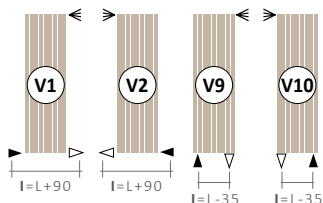

ROSY PRO BADEN

The ventilation bathroom radiator

Discount group **142**

Connections

Always specify the kind of connection needed when ordering.

Legend