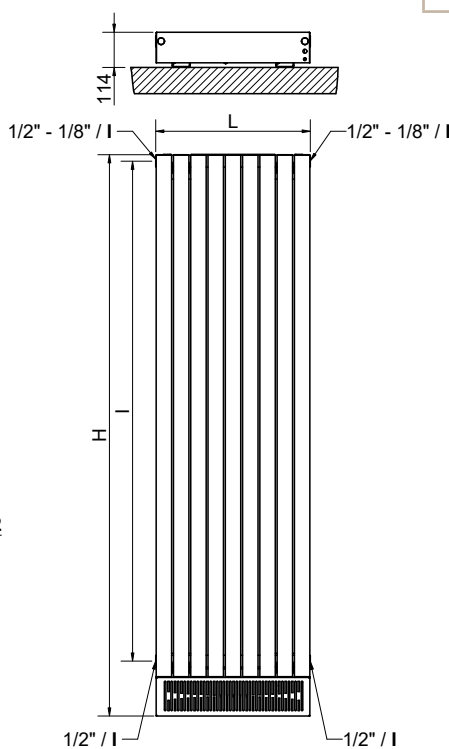

ROSY PRO BADEN

The ventilation bathroom radiator

Discount group **142**

Connections

Always specify the kind of connection needed when ordering.

Legend

V1-V2

V9-V10