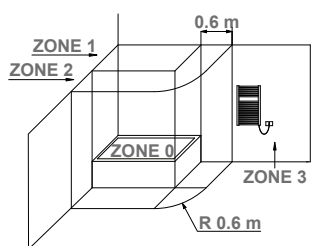

ROSY PRO BADEN

The ventilation bathroom radiator

Discount group **142**

Connections

Always specify the kind of connection needed when ordering.

Legend

V1-V2

V9-V10