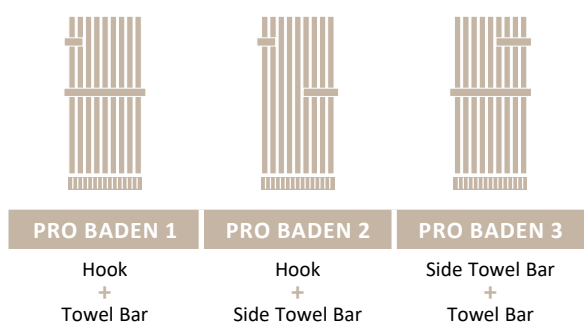

BADEN ACCESSORIES

Positioning of accessories ROSY PRO BADEN

H	H1	H2	H3
[mm]			
1220	625	825	1125
1420	625	870	1325
1620	625	925	1425
1820	625	925	1525
2020	625	925	1625