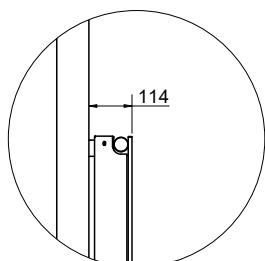

V1-V2

V9-V10

POSITIONING OF ELECTRIC DEVICES IN THE BATHROOM

The national rules on installing electrical equipment in the bathroom must be scrupulously respected. The electric radiators must be always installed outside zone 1 and 2.

In particular the electric switch and control elements must be mandatorily located in zone 3, in order that no electrical control center is accessible to anyone using the shower or bath.