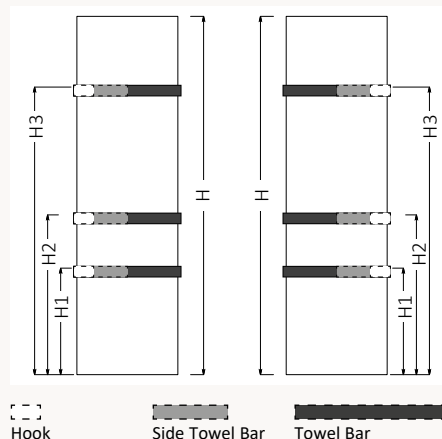

ROSY PRO BADEN

Height H [mm]	Width L [mm]	PRO BADEN 1	PRO BADEN 2	PRO BADEN 3
		Art. nr.	Art. nr.	Art. nr.
1220	389	3610456101292	3610456101298	3610456101304
	445	3610456101293	3610456101299	3610456101305
	501	3610456101294	3610456101300	3610456101306
1420	389	3610456101295	3610456101301	3610456101307
	445	3610456101296	3610456101302	3610456101308
	501	3610456101297	3610456101303	3610456101309

Article numbers in the table refer to models in color WHITE RAL 9016-R02 and connection V1.