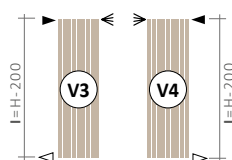

ROSY PRO BADEN

The ventilation bathroom radiator

Discount group **142**

Connections

Always specify the kind of connection needed when ordering.