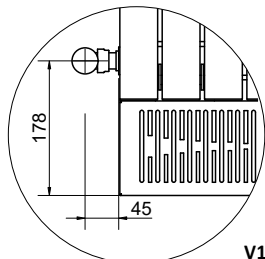

ROSY PRO BADEN

The ventilation bathroom radiator

Discount group **142**

Connections

Always specify the kind of connection needed when ordering.

Legend

V1-V2

V9-V10