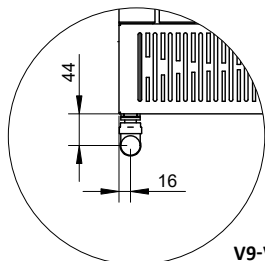

V1-V2

POSITIONING OF ELECTRIC DEVICES IN THE BATHROOM

The national rules on installing electrical equipment in the bathroom must be scrupulously respected. The electric radiators must be always installed outside zone 1 and 2.

In particular the electric switch and control elements must be mandatorily located in zone 3, in order that no electrical control center is accessible to anyone using the shower or bath.