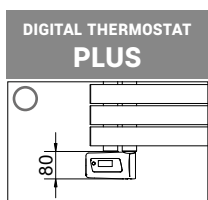

Complete list, codes and details of the ACCESSORIES

○ The total height has to be calculated considering the thermostat height

KELLY 5010 SX ELECTRIC WIFI

Height	Width	Art. nr.	Output	Weight
[mm]	L [mm]	R01 White	[Watt]	[Kg]
864	500	3581726100230	500	13
	600	3581726100231	600	15
1312	500	3581726100232	700	19
1536	500	3581726100234	900	23
1760	600	3581726100237	1200	26

Technical specification of the WiFi thermostat, see our range of digital thermostats

REMOTE CONTROL INCLUDED

KELLY 5010 SX ELECTRIC PLUS

Height	Width	Art. nr.	Output	Weight
[mm]	L [mm]	R01 White	[Watt]	[Kg]
864	500	3581726100198	500	13
	600	3581726100199	600	15
1312	500	3581726100200	700	19
1536	500	3581726100202	900	23
1760	600	3581726100205	1200	26

Technical specification of the PLUS thermostat, see our range of digital thermostats

KELLY 5010 SX ELECTRIC ECO DESIGN

Height	Width	Art. nr.	Output	Weight
[mm]	L [mm]	R01 White	[Watt]	[Kg]
864	500	3581726100181	500	13
	600	3581726100182	600	15
1312	500	3581726100183	700	19
1536	500	3581726100185	900	23
1760	600	3581726100188	1200	26