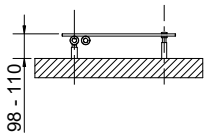

Complete list, codes and details of the ACCESSORIES

○ The total height has to be calculated considering the thermostat height

KELLY 5010 SX ELECTRIC WIFI

Height	Width	Art. nr.	Output	Weight
[mm]	L [mm]	R01 White	[Watt]	[Kg]
864	500	3581726100230	500	13
	600	3581726100231	600	15
1312	500	3581726100232	700	19
1536	500	3581726100234	900	23
1760	600	3581726100237	1200	26