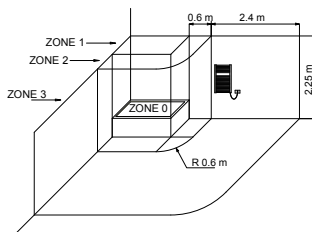

HOW TO PLACE ELECTRIC RADIATORS

The national rules on installing electrical equipment in the bathroom must be scrupulously respected. The electric radiators must be always installed outside zone 1 and 2.

In particular the electric switch and control elements must be mandatorily located in zone 3, in order that no electrical control center is accessible to a anyone using the shower or bath.

INCLUDED

Remote control of PLUS digital chrono-thermostat

Remote control of PLUS digital chrono-thermostat functioning

MATERIAL:

- Ø 38 mm collectors in painted mild steel.
- 50x10 mm horizontal heating elements in painted mild steel.
- Heat transfer fluid.

FIXING KIT:

Brackets, hex key, airvent, dowels and screws suitable for use on solid walls or perforated bricks, assembly instructions.
The fixing kit is compliant with VDI 6036 norm, class 4.

PACKAGING:

The radiator is protected by recyclable cardboard box. User notice included.

PAINTING PROCESS:

Painted with ecological epoxy powders (Certificate DIN 55900-1,-2).

COLORS:

See color chart.

CERTIFICATES

ELECTRICAL ONLY

- ☒ With WiFi digital thermostat
- ☒ With PLUS digital thermostat
- ☒ With ECO DESIGN digital thermostat

THERMOSTAT FINISH

WiFi version:

- WHITE on color radiators: R01 White, R02 Traffic White, T11 Matt White and F20 Milky;
- CHROMED on all other colors.

PLUS version:

- WHITE on color radiators: R01 White, R02 Traffic White, T11 Matt White and F20 Milky;
- DARK GREY on all other colors.

ECO DESIGN version:

- WHITE on color radiators: R01 White, R02 Traffic White, T11 Matt White and F20 Milky;
- BLACK on color radiators: R13 Jet Black e T01 Matt Black;
- CHROMED on all other colors.

Cordivari ErP electric radiators are characterised by high efficiency. These models comply with EU Regulation 2024/1103. The seasonal energy efficiency of these fixed electric space heating appliances, with nominal Thermal output >250 W, is over 46% in all models. Each of the ErP electric radiators is equipped with at least electronic temperature control, window opening detection, weekly programming and stand-by power consumption <0.5 W (or 2.0 W in Wi-Fi mode, where applicable).

Complete list, codes and details of the ACCESSORIES