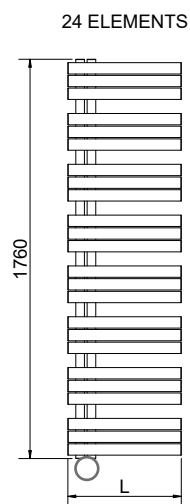

Complete list, codes and details of the ACCESSORIES

○ The total height has to be calculated considering the thermostat height

KELLY 5010 SX ELECTRIC WIFI

Height	Width	Art. nr.	Output	Weight
[mm]	L [mm]	R01 White	[Watt]	[Kg]
864	500	3581726100230	500	13
	600	3581726100231	600	15
1312	500	3581726100232	700	19
1536	500	3581726100234	900	23
1760	600	3581726100237	1200	26

Technical specification of the WiFi thermostat, see our range of digital thermostats

REMOTE CONTROL INCLUDED

KELLY 5010 SX ELECTRIC PLUS

Height	Width	Art. nr.	Output	Weight
[mm]	L [mm]	R01 White	[Watt]	[Kg]
864	500	3581726100198	500	13
	600	3581726100199	600	15
1312	500	3581726100200	700	19
1536	500	3581726100202	900	23
1760	600	3581726100205	1200	26

Technical specification of the PLUS thermostat, see our range of digital thermostats

KELLY 5010 SX ELECTRIC ECO DESIGN

Height	Width	Art. nr.	Output	Weight
[mm]	L [mm]	R01 White	[Watt]	[Kg]
864	500	3581726100181	500	13
	600	3581726100182	600	15
1312	500	3581726100183	700	19
1536	500	3581726100185	900	23
1760	600	3581726100188	1200	26