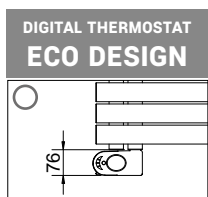

Complete list, codes and details of the ACCESSORIES

○ The total height has to be calculated considering the thermostat height

KELLY 5010 SX ELECTRIC WIFI

Height	Width	Art. nr.	Output	Weight
[mm]	L [mm]	R01 White	[Watt]	[Kg]
864	500	3581726100230	500	13
	600	3581726100231	600	15
1312	500	3581726100232	700	19
1536	500	3581726100234	900	23
1760	600	3581726100237	1200	26

Technical specification of the WiFi thermostat, see our range of digital thermostats

REMOTE CONTROL INCLUDED

KELLY 5010 SX ELECTRIC PLUS

Height	Width	Art. nr.	Output	Weight
[mm]	L [mm]	R01 White	[Watt]	[Kg]
864	500	3581726100198	500	13
	600	3581726100199	600	15
1312	500	3581726100200	700	19
1536	500	3581726100202	900	23
1760	600	3581726100205	1200	26

Technical specification of the PLUS thermostat, see our range of digital thermostats

KELLY 5010 SX ELECTRIC ECO DESIGN

Height	Width	Art. nr.	Output	Weight
[mm]	L [mm]	R01 White	[Watt]	[Kg]
864	500	3581726100181	500	13
	600	3581726100182	600	15
1312	500	3581726100183	700	19
1536	500	3581726100185	900	23
1760	600	3581726100188	1200	26