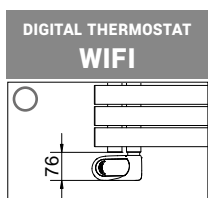

Complete list, codes and details of the ACCESSORIES

○ The total height has to be calculated considering the thermostat height

KELLY 5010 SX ELECTRIC WIFI

Height	Width	Art. nr.	Output	Weight
[mm]	L [mm]	R01 White	[Watt]	[Kg]
864	500	3581726100230	500	13
	600	3581726100231	600	15
1312	500	3581726100232	700	19
1536	500	3581726100234	900	23
1760	600	3581726100237	1200	26

Technical specification of the WiFi thermostat, see our range of digital thermostats

REMOTE CONTROL INCLUDED

KELLY 5010 SX ELECTRIC PLUS

Height	Width	Art. nr.	Output	Weight
[mm]	L [mm]	R01 White	[Watt]	[Kg]
864	500	3581726100198	500	13
	600	3581726100199	600	15
1312	500	3581726100200	700	19
1536	500	3581726100202	900	23
1760	600	3581726100205	1200	26