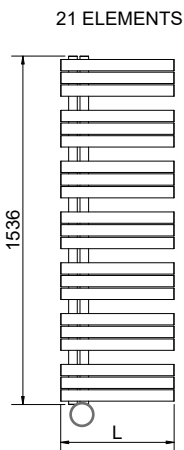

Complete list, codes and details of the ACCESSORIES

○ The total height has to be calculated considering the thermostat height

KELLY 5010 SX ELECTRIC WIFI

Height	Width	Art. nr.	Output	Weight
[mm]	L [mm]	R01 White	[Watt]	[Kg]
864	500	3581726100230	500	13
	600	3581726100231	600	15
1312	500	3581726100232	700	19
1536	500	3581726100234	900	23
1760	600	3581726100237	1200	26

Technical specification of the WiFi thermostat, see our range of digital thermostats

REMOTE CONTROL INCLUDED

KELLY 5010 SX ELECTRIC PLUS

Height	Width	Art. nr.	Output	Weight
[mm]	L [mm]	R01 White	[Watt]	[Kg]
864	500	3581726100198	500	13
	600	3581726100199	600	15
1312	500	3581726100200	700	19
1536	500	3581726100202	900	23
1760	600	3581726100205	1200	26

Technical specification of the PLUS thermostat, see our range of digital thermostats

KELLY 5010 SX ELECTRIC ECO DESIGN

Height	Width	Art. nr.	Output	Weight
[mm]	L [mm]	R01 White	[Watt]	[Kg]
864	500	3581726100181	500	13
	600	3581726100182	600	15
1312	500	3581726100183	700	19
1536	500	3581726100185	900	23
1760	600	3581726100188	1200	26