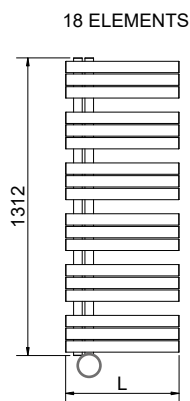

Complete list, codes and details of the ACCESSORIES

○ The total height has to be calculated considering the thermostat height

KELLY 5010 SX ELECTRIC WIFI

Height	Width	Art. nr.	Output	Weight
[mm]	L [mm]	R01 White	[Watt]	[Kg]
864	500	3581726100230	500	13
	600	3581726100231	600	15
1312	500	3581726100232	700	19
1536	500	3581726100234	900	23
1760	600	3581726100237	1200	26

Technical specification of the WiFi thermostat, see our range of digital thermostats

REMOTE CONTROL INCLUDED

KELLY 5010 SX ELECTRIC PLUS

Height	Width	Art. nr.	Output	Weight
[mm]	L [mm]	R01 White	[Watt]	[Kg]
864	500	3581726100198	500	13
	600	3581726100199	600	15
1312	500	3581726100200	700	19
1536	500	3581726100202	900	23
1760	600	3581726100205	1200	26

Technical specification of the PLUS thermostat, see our range of digital thermostats

KELLY 5010 SX ELECTRIC ECO DESIGN

Height	Width	Art. nr.	Output	Weight
[mm]	L [mm]	R01 White	[Watt]	[Kg]
864	500	3581726100181	500	13
	600	3581726100182	600	15
1312	500	3581726100183	700	19
1536	500	3581726100185	900	23
1760	600	3581726100188	1200	26