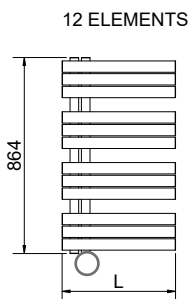

Complete list, codes and details of the ACCESSORIES

○ The total height has to be calculated considering the thermostat height

KELLY 5010 SX ELECTRIC WIFI

Height	Width	Art. nr.	Output	Weight
[mm]	L [mm]	R01 White	[Watt]	[Kg]
864	500	3581726100230	500	13
	600	3581726100231	600	15
1312	500	3581726100232	700	19
1536	500	3581726100234	900	23
1760	600	3581726100237	1200	26

Technical specification of the WiFi thermostat, see our range of digital thermostats

REMOTE CONTROL INCLUDED

KELLY 5010 SX ELECTRIC PLUS

Height	Width	Art. nr.	Output	Weight
[mm]	L [mm]	R01 White	[Watt]	[Kg]
864	500	3581726100198	500	13
	600	3581726100199	600	15
1312	500	3581726100200	700	19
1536	500	3581726100202	900	23
1760	600	3581726100205	1200	26

Technical specification of the PLUS thermostat, see our range of digital thermostats

KELLY 5010 SX ELECTRIC ECO DESIGN

Height	Width	Art. nr.	Output	Weight
[mm]	L [mm]	R01 White	[Watt]	[Kg]
864	500	3581726100181	500	13
	600	3581726100182	600	15
1312	500	3581726100183	700	19
1536	500	3581726100185	900	23
1760	600	3581726100188	1200	26