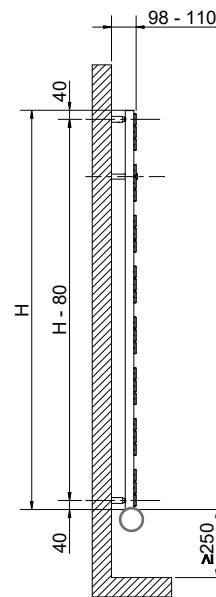

Complete list, codes and details of the ACCESSORIES

○ The total height has to be calculated considering the thermostat height

KELLY 5010 SX ELECTRIC WIFI

Height	Width	Art. nr.	Output	Weight
[mm]	L [mm]	R01 White	[Watt]	[Kg]
864	500	3581726100230	500	13
	600	3581726100231	600	15
1312	500	3581726100232	700	19
1536	500	3581726100234	900	23
1760	600	3581726100237	1200	26

Technical specification of the WiFi thermostat, see our range of digital thermostats

REMOTE CONTROL INCLUDED

KELLY 5010 SX ELECTRIC PLUS

Height	Width	Art. nr.	Output	Weight
[mm]	L [mm]	R01 White	[Watt]	[Kg]
864	500	3581726100198	500	13
	600	3581726100199	600	15
1312	500	3581726100200	700	19
1536	500	3581726100202	900	23
1760	600	3581726100205	1200	26

Technical specification of the PLUS thermostat, see our range of digital thermostats

KELLY 5010 SX ELECTRIC ECO DESIGN

Height	Width	Art. nr.	Output	Weight
[mm]	L [mm]	R01 White	[Watt]	[Kg]
864	500	3581726100181	500	13
	600	3581726100182	600	15
1312	500	3581726100183	700	19
1536	500	3581726100185	900	23
1760	600	3581726100188	1200	26