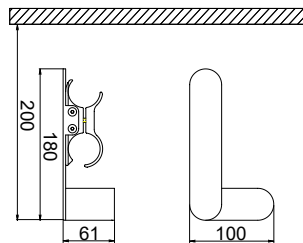

ROBE HANGER LEFT - L. 61 mm

Material: Wood

WOOD FINISHINGS	Painted support	Art. nr.	
		RAL 9010 - R01 Pure White	5991990500044
RAL 9016 - R02 Traffic White		5991990530016	
T11 Matt White		5991990530017	
F20 Milky		5991990530018