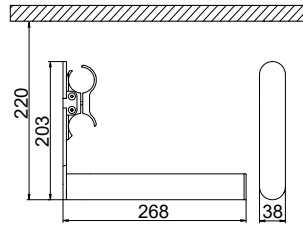

Material: painted carbon steel - white R01

		Art. nr.
		5991990310686

ROBE HANGER LEFT- L. 61 mm

Material: painted carbon steel - white R01

		Art. nr.
		5991990310685

ROBE HANGER RIGHT - L. 61 mm

Material: painted carbon steel - white R01

VENTILATION
RADIATORS

MYWAY®
ACCESSORIES AND
TECHNICAL SUPPORT

ARYS

Accessories for ARIANNA TANDEM radiator

design **Mariano Moroni**

EUROPEAN
WARRANTY

TOWEL HOLDER LEFT - L. 268 mm

Material: Wood