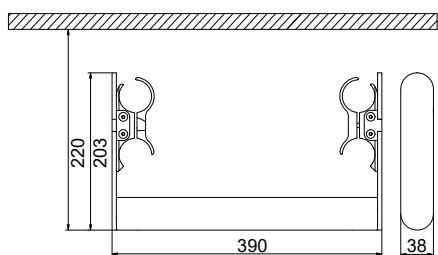

WOOD FINISHINGS	Painted support	Art. nr.
	RAL 9010 - R01 Pure White	5991990500041
	RAL 9016 - R02 Traffic White	5991990530001
	T11 Matt White	5991990530002
	F20 Milky	5991990530003