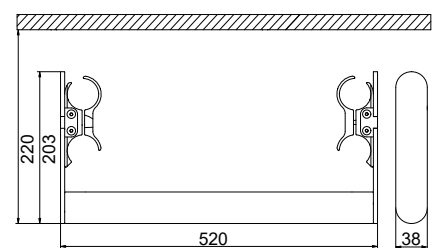

TOWEL BAR - L. 502 mm (for Arianna tandem radiator 9 elements)

Material: Wood

WOOD FINISHINGS	Painted support	Art. nr.
	RAL 9010 - R01 Pure White	5991990500042
	RAL 9016 - R02 Traffic White	5991990530004
	T11 Matt White	5991990530005
	F20 Milky	5991990530006