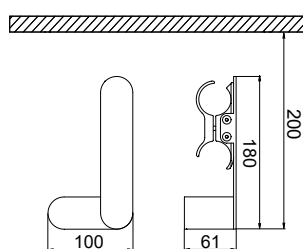

ROBE HANGER DX - L. 61 mm

Material: Wood

WOOD FINISHINGS	Painted support	Art. nr.	
		RAL 9010 - R01 Pure White	5991990500043
RAL 9016 - R02 Traffic White		5991990530013	
T11 Matt White		5991990530014	
F20 Milky		5991990530015