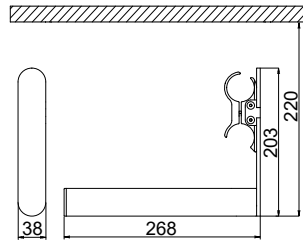

TOWEL HOLDER RIGHT - L. 268 mm

Material: Wood

WOOD FINISHINGS	Painted support	Art. nr.	
		RAL 9010 - R01 Pure White	5991990500045
RAL 9016 - R02 Traffic White		5991990530007	
T11 Matt White		5991990530008	
F20 Milky		5991990530009